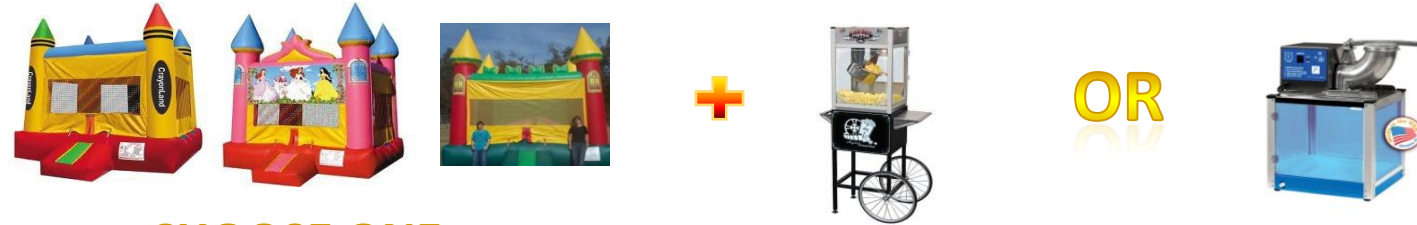

### Bouncers

Any \$125 Bouncer Plus	Popcorn Machine	\$162.00	You Save \$18.00
	Sno-cone Machine	\$175.00	You Save \$20.00

**CHOOSE ONE**

### Combo Units

Disney's Cars or Spongebob Combo Plus	Popcorn Machine	\$275.00	You Save \$30.00
	Sno-Cone Machine	\$288.00	You Save \$32.00

**CHOOSE ONE**

### Water Slide

18' Dolphin Titan or Tropical Titan Plus	Popcorn Machine	\$275.00	You Save \$30.00
	Sno-Cone Machine	\$288.00	You Save \$32.00

**CHOOSE ONE**

### Super Summer Splash Combo

18' Dolphin Titan or Tropical Titan and any \$125 Bouncer Plus	Sno-Cone Machine & 12 Super Soakers	\$450.00	You Save \$55.00
--	-------------------------------------	----------	------------------