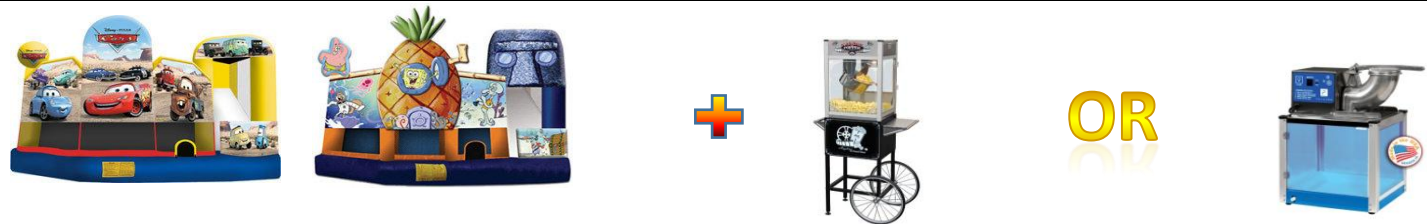

### Bouncers

Any \$125 Bouncer Plus	Popcorn Machine	\$162.00	You Save \$18.00
	Sno-cone Machine	\$175.00	You Save \$20.00

**CHOOSE ONE**

### Combo Units

Disney's Cars or Spongebob Combo Plus	Popcorn Machine	\$275.00	You Save \$30.00
	Sno-Cone Machine	\$288.00	You Save \$32.00

**CHOOSE ONE**

### Water Slide

18' Dolphin Titan or Tropical Titan Plus	Popcorn Machine	\$275.00	You Save \$30.00
	Sno-Cone Machine	\$288.00	You Save \$32.00

**CHOOSE ONE**

### Super Summer Splash Combo

18' Dolphin Titan or Tropical Titan and any \$125 Bouncer Plus	Sno-Cone Machine & 12 Super Soakers	\$450.00	You Save \$55.00
--	-------------------------------------	----------	------------------